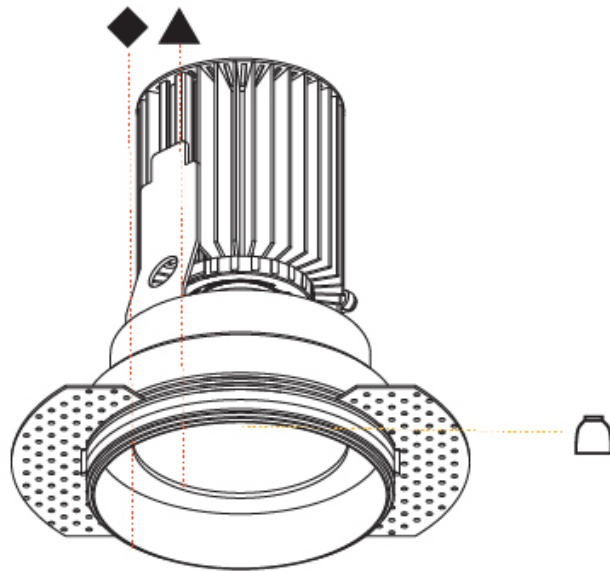

OIKO STANDARD TRIMLESS

A35431-

PROJECT

TYPE

SPECIFIER

QUANTITY

DATE

A