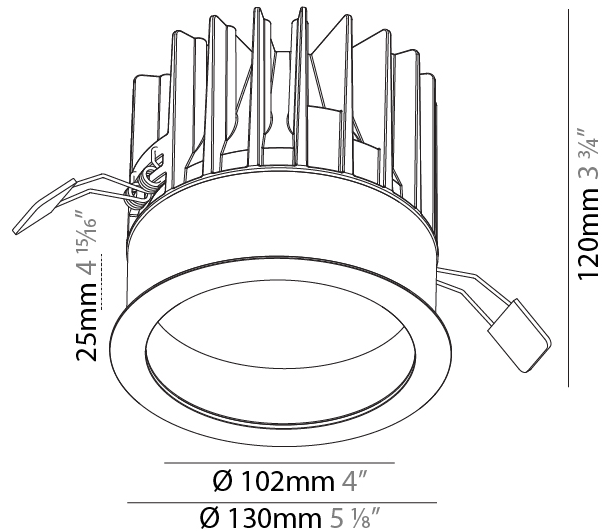

GENERAL

Series: Oiko
Subseries: Oiko Comfort
Brand: Prolicht
Division: Architectural
Mounting Type: Recessed
Mounting Location: Ceiling
Subcategory: Downlight

PHYSICAL

Shape: Round
Diameter (mm): 130
Diameter (in): 5 1/8
Height (mm): 120
Height (in): 4 3/4
Ceiling Thickness (mm): 10 / 12.5 / 15
Ceiling Thickness (in): 3/8 or 1/2 or 9/16
Min. Recessing Depth (mm): 130
Min. Recessing Depth (in): 5 1/8
Light Distribution: Downlight
Weight (kg): 0.82
Weight (lbs): 1.81
Fixture Finish: SSR / BKV / CWI / CRY / HAB / UFT / ITA / RUA / FTG / MYG / LOD / PUS / FRO / FUP / KIA / POP / BLS / SPG / MEY / GOH / GUM / CHC / COM / ABZ / JAG / OBR / MOS / ROR
Fixture Material: Aluminum Die Cast
Cut-out Measurements: D. - 130mm / 5 1/8"

ELECTRICAL

Lamp Type: LED (Zhaga Standard)
Input Wattage (W): 28.6
Total Output Wattage (W): 26
Dimming: Tri-Mode (Non-Dimming and Phase Dimming (120Vac only) and 0-10V Dimming)
Driver Included: No
Driver Location: Recessed Housing
Driver Type: Constant Current - Universal
Housing: See components
Input Voltage (V): 120 - 277
Constant Current (MA): 700

LED

Number of LEDs: 1
Color Temperature (°K): 2700 / 3000 / 3500 / 4000
Max. Delivered Lumen (lm): 2282 / 2340 / 2436 / 2486
Nominal Lumen (lm): 3210 / 3290 / 34459 / 3530
CRI: >90 CRI
Lamp Life (hrs): 50000

OPTICAL

Reflector°: 12 / 24 / 40

RATINGS AND CERTIFICATIONS

Certified By: Certified for North American Standards
IP rating: IP20