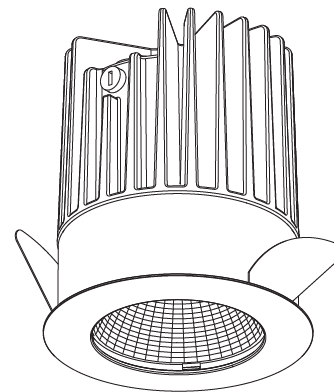

GENERAL

Series: Oiko
Subseries: Oiko Standard
Brand: Prolicht
Division: Architectural
Mounting Type: Recessed
Mounting Location: Ceiling
Subcategory: Downlight

PHYSICAL

Shape: Round
Diameter (mm): 64
Diameter (in): 2 1/2
Height (mm): 74
Height (in): 2 15/16
Ceiling Thickness (mm): 10 / 12.5 / 15
Ceiling Thickness (in): 3/8 or 1/2 or 9/16
Min. Recessing Depth (mm): 90
Min. Recessing Depth (in): 3 9/16
Light Distribution: Downlight
Weight (kg): 0.22
Weight (lbs): 0.49
Fixture Finish: SSR / BKV / CWI / CRY / HAB / UFT / ITA / RUA / FTG / MYG / LOD / PUS / FRO / FUP / KIA / POP / BLS / SPG / MEY / GOH / GUM / CHC / COM / ABZ / JAG / OBR / MOS / ROR
Fixture Material: Aluminum Die Cast
Cut-out Measurements: D. - 60mm / 2 3/8"

ELECTRICAL

Lamp Type: LED (Zhaga Standard)
Input Wattage (W): 14.3
Total Output Wattage (W): 13
Dimming: Tri-Mode (Non-Dimming and Phase Dimming (120Vac only) and 0-10V Dimming)
Driver Included: No
Driver Location: Remote
Driver Type: Constant Current - Universal
Driver Class: Class 2
Input Voltage (V): 120 - 277
Constant Current (MA): 350

LED

Number of LEDs: 1
Color Temperature (°K): 2700 / 3000 / 3500 / 4000
Max. Delivered Lumen (lm): 890 / 920 / 970 / 990
Nominal Lumen (lm): 1304 / 1352 / 1421 / 1450
CRI: >90 CRI
Lamp Life (hrs): 50000

OPTICAL

Reflector: 20 / 40 / 60

RATINGS AND CERTIFICATIONS

Certified By: Certified for North American Standards
IP rating: IP20

74mm 2 15/16"

Ø 41mm 1 5/8"

Ø 64mm 2 1/2"

90mm
3 5/8"

60mm
2 3/8"

10-15
3/8" - 9/16"