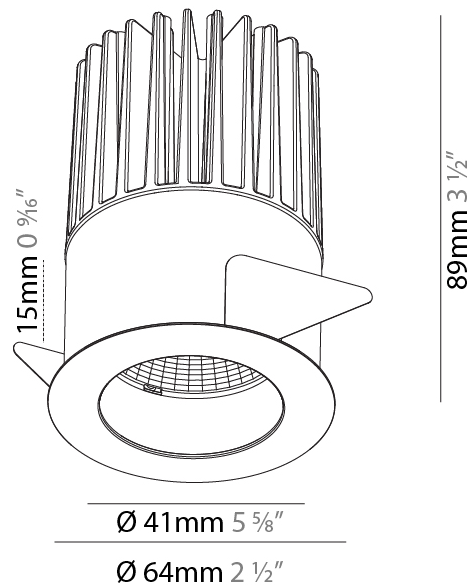

GENERAL

Series: Oiko
Subseries: Oiko Comfort
Brand: Prolicht
Division: Architectural
Mounting Type: Recessed
Mounting Location: Ceiling
Subcategory: Downlight

PHYSICAL

Shape: Round
Diameter (mm): 64
Diameter (in): 2 1/2
Height (mm): 89
Height (in): 3 1/2
Ceiling Thickness (mm): 10 / 12.5 / 15
Ceiling Thickness (in): 3/8 or 1/2 or 9/16
Min. Recessing Depth (mm): 100
Min. Recessing Depth (in): 3 15/16
Light Distribution: Downlight
Weight (kg): 0.253
Weight (lbs): 0.56
Fixture Finish: SSR / BKV / CWI / CRY / HAB / UFT / ITA / RUA / FTG / MYG / LOD / PUS / FRO / FUP / KIA / POP / BLS / SPG / MEY / GOH / GUM / CHC / COM / ABZ / JAG / OBR / MOS / ROR
Fixture Material: Aluminum Die Cast
Cut-out Measurements: D. - 60mm / 2 3/8"

ELECTRICAL

Lamp Type: LED (Zhaga Standard)
Input Wattage (W): 14.3
Total Output Wattage (W): 13
Dimming: Tri-Mode (Non-Dimming and Phase Dimming (120Vac only) and 0-10V Dimming)
Driver Included: No
Driver Location: Remote
Driver Type: Constant Current - Universal - Universal - Phase dimming @120Vac only
Driver Class: Class 2
Input Voltage (V): 120 - 277
Constant Current (MA): 350

LED

Number of LEDs: 1
Color Temperature (°K): 2700 / 3000 / 3500 / 4000
Max. Delivered Lumen (lm): 890 / 920 / 970 / 990
Nominal Lumen (lm): 1304 / 1352 / 1421 / 1450
CRI: >90 CRI
Lamp Life (hrs): 50000

OPTICAL

Reflector°: 20 / 40 / 60

RATINGS AND CERTIFICATIONS

Certified By: Certified for North American Standards
IP rating: IP20