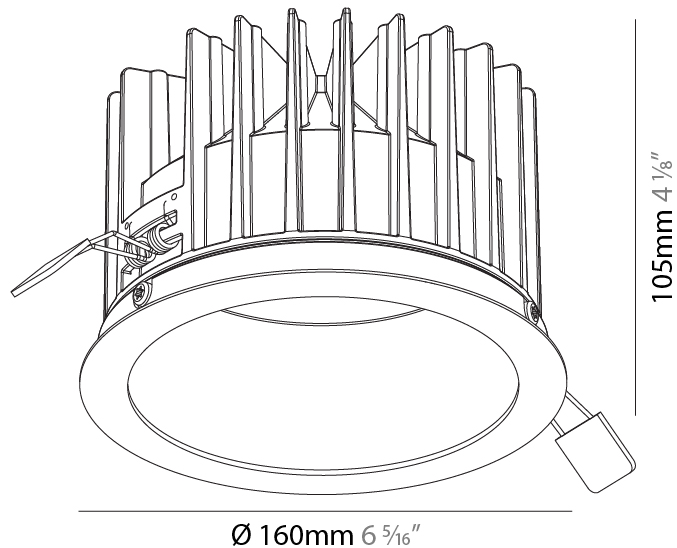

GENERAL

Series: Oiko
Subseries: Oiko Wide
Brand: Prolight
Division: Architectural
Mounting Type: Recessed
Mounting Location: Ceiling
Subcategory: Downlight

PHYSICAL

Shape: Round
Diameter (mm): 160
Diameter (in): 6 5/16
Height (mm): 105
Height (in): 4 1/8
Ceiling Thickness (mm): 10 / 12.5 / 15
Ceiling Thickness (in): 3/8 or 1/2 or 9/16
Min. Recessing Depth (mm): 120
Min. Recessing Depth (in): 4 3/4
Light Distribution: Downlight
Weight (kg): 0.936
Weight (lbs): 2.06
Fixture Finish: SSR / BKV / CWI / CRY / HAB / UFT / ITA / RUA / FTG / MYG / LOD / PUS / FRO / FUP / KIA / POP / BLS / SPG / MEY / GOH / GUM / CHC / COM / ABZ / JAG / OBR / MOS / ROR
Fixture Material: Aluminum Die Cast
Cut-out Measurements: D. - 155mm / 6 1/8"

ELECTRICAL

Lamp Type: LED (Zhaga Standard)
Input Wattage (W): 37.4
Total Output Wattage (W): 34
Dimming: Tri-Mode (Non-Dimming and Phase Dimming (120Vac only) and 0-10V Dimming)
Driver Included: No
Driver Location: Recessed Housing
Driver Type: Constant Current - Universal
Housing: See components
Input Voltage (V): 120 - 277
Constant Current (MA): 900

LED

Number of LEDs: 1
Color Temperature (°K): 3000 / 3500 / 4000
Max. Delivered Lumen (lm): 3490 / 2597 / 2650
Nominal Lumen (lm): 4309 / 3205 / 3270
CRI: >90 CRI
Lamp Life (hrs): 50000

OPTICAL

RATINGS AND CERTIFICATIONS

Certified By: Certified for North American Standards
IP rating: IP20