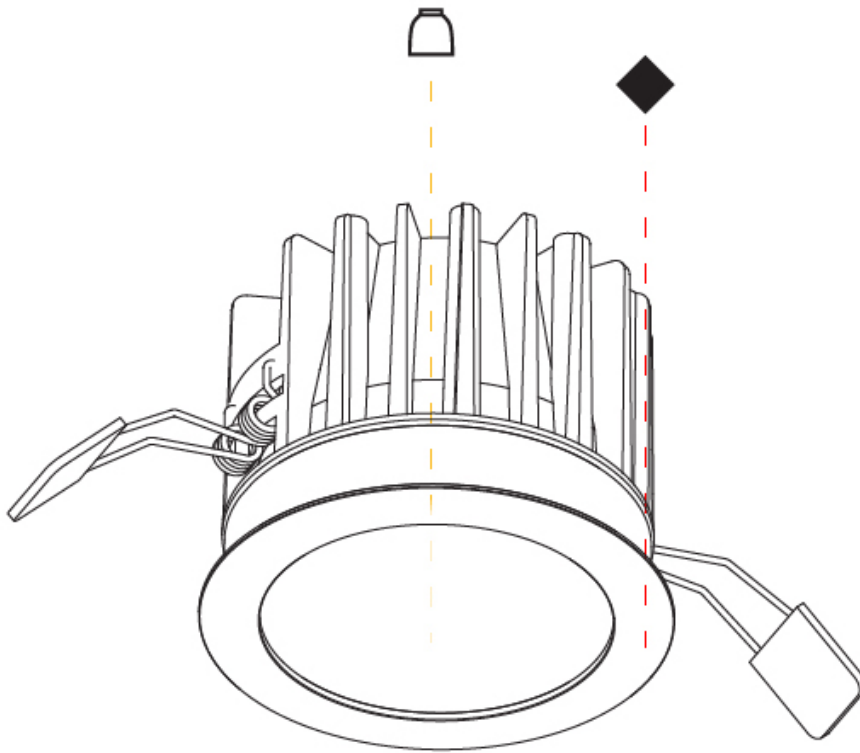

OIKO STANDARD RECESSED

A35720-

PROJECT _____

TYPE _____

SPECIFIER _____

QUANTITY _____

DATE _____

A