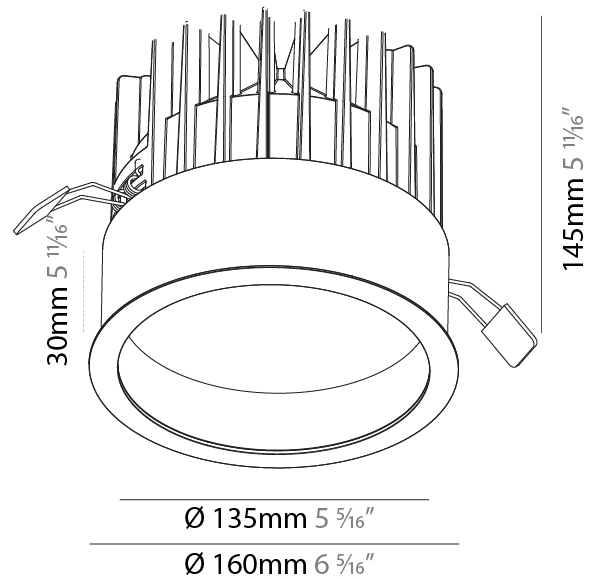

GENERAL

Series: Oiko
Subseries: Oiko Comfort
Brand: Prolight
Division: Architectural
Mounting Type: Recessed
Mounting Location: Ceiling
Subcategory: Downlight

PHYSICAL

Shape: Round
Diameter (mm): 160
Diameter (in): 6 ⁵/₁₆
Height (mm): 145
Height (in): 5 ¹¹/₁₆
Ceiling Thickness (mm): 10 / 12.5 / 15
Ceiling Thickness (in): 3/8 or 1/2 or 9/16
Min. Recessing Depth (mm): 150
Min. Recessing Depth (in): 5 ⁷/₈
Light Distribution: Downlight
Weight (kg): 1.224
Weight (lbs): 2.7
Fixture Finish: SSR / BKV / CWI / CRY / HAB / UFT / ITA / RUA / FTG / MYG / LOD / PUS / FRO / FUP / KIA / POP / BLS / SPG / MEY / GOH / GUM / CHC / COM / ABZ / JAG / OBR / MOS / ROR
Fixture Material: Aluminum Die Cast
Cut-out Measurements: D. - 155mm / 6 1/8"

ELECTRICAL

Lamp Type: LED (Zhaga Standard)
Input Wattage (W): 37.4
Total Output Wattage (W): 33.6 / 34.1
Dimming: Tri-Mode (Non-Dimming and Phase Dimming (120Vac only) and 0-10V Dimming)
Driver Included: No
Driver Location: Recessed Housing
Driver Type: Constant Current - Universal
Housing: See components
Input Voltage (V): 120 - 277
Constant Current (MA): 900

LED

Number of LEDs: 1
Color Temperature (°K): 3000 / 3500 / 4000
Max. Delivered Lumen (lm): 2940 / 3061 / 3123
CRI: >90 CRI
Lamp Life (hrs): 50000

OPTICAL

Reflector: 17 / 30 / 50

RATINGS AND CERTIFICATIONS

Certified By: Certified for North American Standards
IP rating: IP20